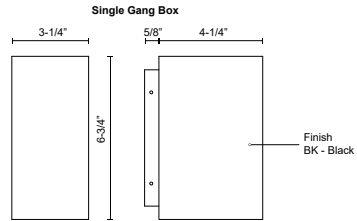

EW48003-BK  
Black

**SPECIFICATION DETAILS**

<b>Fixture Dimensions</b>	W3-1/4" x H6-3/4" x E5-3/8"
<b>Light Source</b>	LED with DC Driver
<b>Wattage</b>	12W
<b>Total Lumens</b>	1020lm
<b>Delivered Lumens</b>	626lm
<b>Voltage</b>	120-277V
<b>Color Temperature</b>	3000K
<b>CRI (Ra)</b>	90CRI
<b>Optional Color Temps</b>	2700K - 5000K Available, Minimum Order Quantities Apply
<b>LED Rated Life</b>	50,000 hours
<b>Dimming</b>	100% - 10%, TRIAC or ELV Dimmer (Not Included)
<b>Glass Details</b>	Clear Glass
<b>Location</b>	Wet, IP65
<b>Illumination Direction</b>	Up and Down
<b>Mounting Style</b>	All Orientation; Wall;
<b>Canopy Dimensions</b>	W4-3/4" x H5-7/8" x E1-1/8"
<b>Paint Finish</b>	BK02

\* For custom options, consult factory for details.

\* For warranty information, please visit [www.kuzcolighting.com/warranty](http://www.kuzcolighting.com/warranty)

**DESCRIPTION**

Architectural exterior wall sconce, die-cast rectangular aluminum body with two adjustable flaps to change beam angle above and below the fixture.