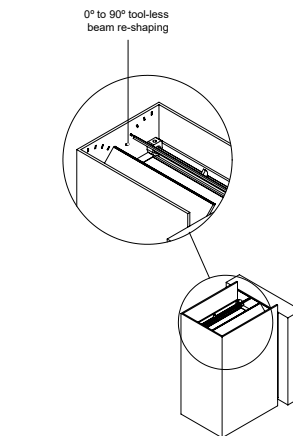

EW48003-BK  
Black

**SPECIFICATION DETAILS**

<b>Fixture Dimensions</b>	W3-1/4" x H6-3/4" x E5-3/8"
<b>Light Source</b>	LED with DC Driver
<b>Wattage</b>	12W
<b>Total Lumens</b>	1020lm
<b>Delivered Lumens</b>	626lm
<b>Voltage</b>	120-277V
<b>Color Temperature</b>	3000K
<b>CRI (Ra)</b>	90CRI
<b>Optional Color Temps</b>	2700K - 5000K Available, Minimum Order Quantities Apply
<b>LED Rated Life</b>	50,000 hours
<b>Dimming</b>	100% - 10%, TRIAC or ELV Dimmer (Not Included)
<b>Glass Details</b>	Clear Glass
<b>Location</b>	Wet, IP65
<b>Illumination Direction</b>	Up and Down
<b>Mounting Style</b>	All Orientation; Wall;
<b>Canopy Dimensions</b>	W4-3/4" x H5-7/8" x E1-1/8"
<b>Paint Finish</b>	BK02

\* For custom options, consult factory for details.

\* For warranty information, please visit [www.kuzcolighting.com/warranty](http://www.kuzcolighting.com/warranty)

**DESCRIPTION**

Architectural exterior wall sconce, die-cast rectangular aluminum body with two adjustable flaps to change beam angle above and below the fixture.