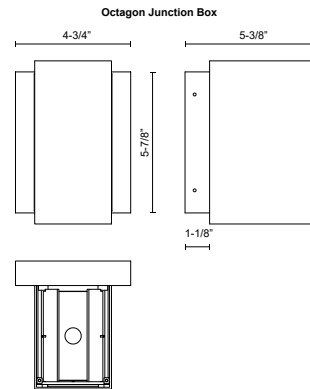

EW48003-BK  
Black

**SPECIFICATION DETAILS**

<b>Fixture Dimensions</b>	W3-1/4" x H6-3/4" x E5-3/8"
<b>Light Source</b>	LED with DC Driver
<b>Wattage</b>	12W
<b>Total Lumens</b>	1020lm
<b>Delivered Lumens</b>	626lm
<b>Voltage</b>	120-277V
<b>Color Temperature</b>	3000K
<b>CRI (Ra)</b>	90CRI
<b>Optional Color Temps</b>	2700K - 5000K Available, Minimum Order Quantities Apply
<b>LED Rated Life</b>	50,000 hours
<b>Dimming</b>	100% - 10%, TRIAC or ELV Dimmer (Not Included)
<b>Glass Details</b>	Clear Glass
<b>Location</b>	Wet, IP65
<b>Illumination Direction</b>	Up and Down
<b>Mounting Style</b>	All Orientation; Wall;
<b>Canopy Dimensions</b>	W4-3/4" x H5-7/8" x E1-1/8"
<b>Paint Finish</b>	BK02

\* For custom options, consult factory for details.

\* For warranty information, please visit [www.kuzcolighting.com/warranty](http://www.kuzcolighting.com/warranty)

**DESCRIPTION**

Architectural exterior wall sconce, die-cast rectangular aluminum body with two adjustable flaps to change beam angle above and below the fixture.